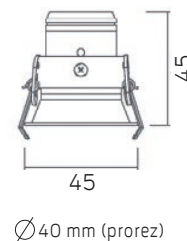

MX-LBE-9200106A-M + MX-LBE-9204A-H