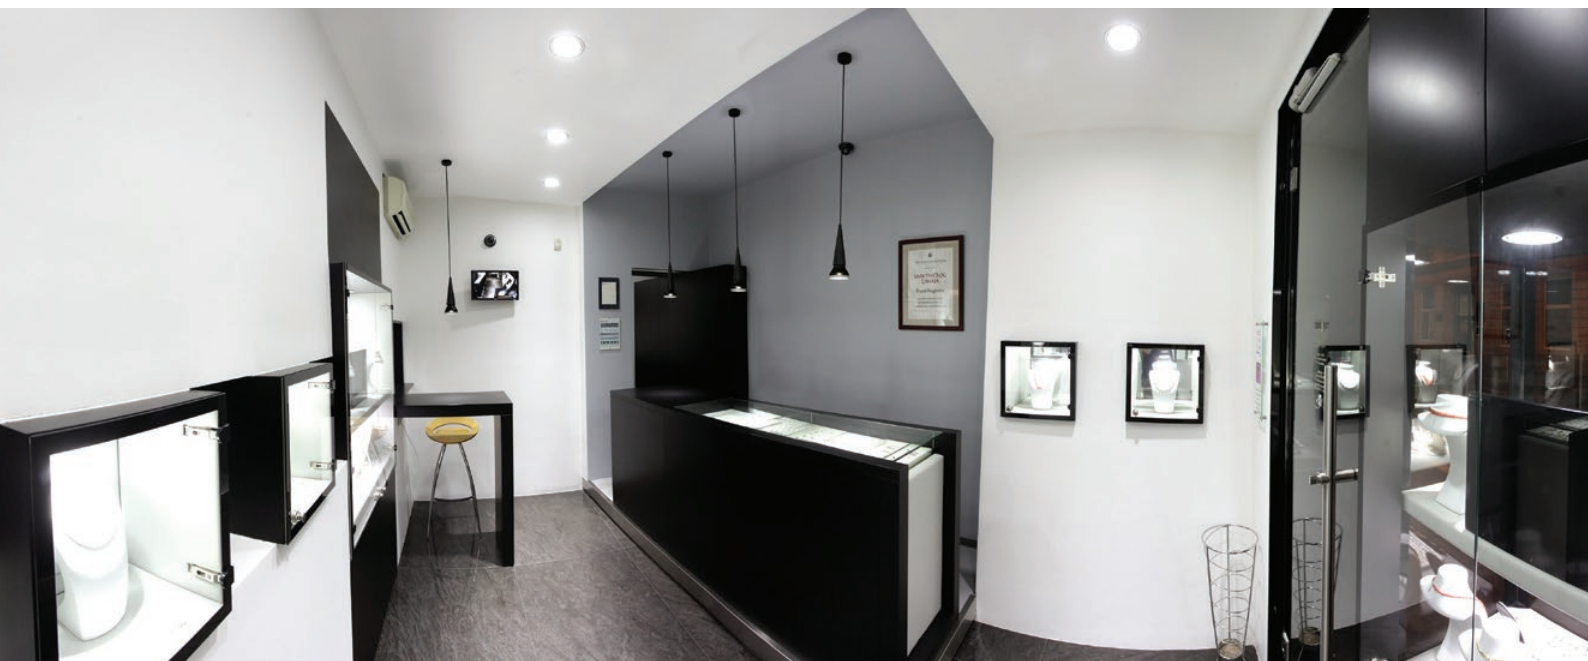

Ulazna struja: DC 24V $\pm$ 5%
Diode: 5050
Snaga: 14.4W/m
Kut zrake: 120°
Broj dioda: 60LED/m